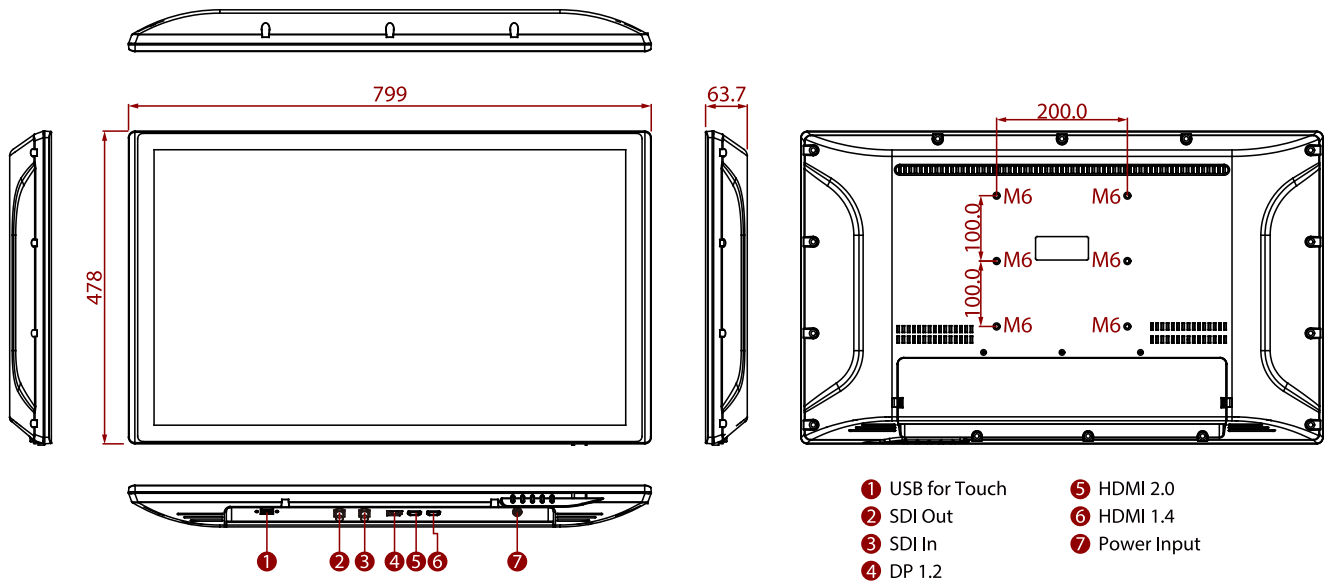

SPECIFICATIONS

Display			
Resolution	3840x2160	Size	32.0 inches
Contrast Ratio	1000:1	Panel Brightness	350.0 nits
Display Color	1.07B Colors	View Angles	89,89,89,89
Active Area	708.48x398.52 mm	Touch / Glass	Projected Capacitive Multi Touch Screen
Environment			
Operating Humidity	10% to 90% RH, Non-Condensing	Operating Temperature	0°C to 35°C
Storage Temperature	-20°C to 60°C		
Certification			
Certification	CE, FCC		
Compliance			
Compliance	IEC 60601-1:2005 + A1:2012 (Ed. 3.1) IEC 60601-1-6:2010 + A1:2013 (Ed. 3.1) IEC 62366:2007 + A1:2014 (Ed. 1.1) ANSI/AAMI ES60601-1:2005/A1:2012 and C1:2009/(R)2012 and A2:2010/(R)2012 CAN/CSA-C22.2 No.60601-1:14 EN 60601-1-2:2015, IEC 60601-1-2:2014 (Ed. 4.0) EN 55032/EN 55024, FCC part 15B EN 62368-1:2014 RoHS-2, REACH, WEEE compliant		
IO Ports			
USB Port	1 x USB for Touch Screen	Serial Port	1 x RS232 (Optional)
Video	1 x 12G-SDI In 1 x 12G-SDI Loop Out 1 x Display Port 1.2 1 x HDMI 1.4 (Optional) 1 x HDMI 2.0 (Optional)	Audio	2 x Speaker
Mechanical			
Dimension	799 x 478 x 63.7 mm	Weight	18.5 kg
Mounting	VESA Mount	Enclosure	Plastic
Cooling System	Fanless Design		

Accessory

Accessory User Manual (Hardcopy)
110~240V AC Power Adapter
Power Cord
Display Port Cable
SDI Cable
HDMI Cable
USB Cable for Touch
Remote Controller

Optional Accessory RS232 Cable (Optional)

Power

Power Rating 24V DC in

Control

Button 5 Keys: -, +, Power, Esc, Enter

DIMENSIONS UNIT:MM

NOTE

1. This is a simplified drawing and some components are not marked in detail.
2. The product shown in this datasheet is a standard model. For diagrams that contain customized or optional I/O, please contact the Winmate Sales Team for more information.
3. All specifications are subject to change without prior notice.